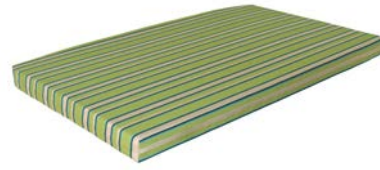

#1007 4"x75" Swingbed Cushion
Shown in Lime Stripe

Cushions are available in these fabric choices: